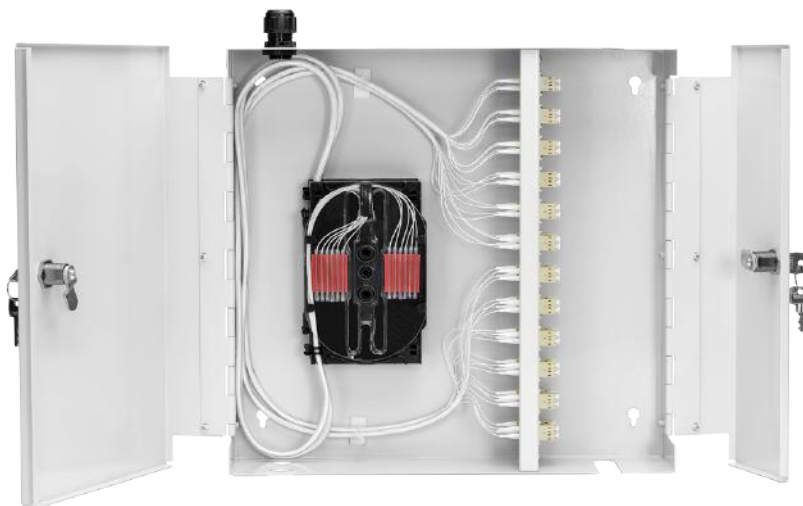

## PRE-LOADED DOUBLE DOOR WALL BOX

Our double door wall boxes can be supplied fully loaded with adaptors and pigtails ready for the installer to take to site. There are a diverse range of adaptor and pigtail types available to suit most applications. The double door feature allows independent secure access to both incoming fibre cable and patching areas of the wall box.

### FEATURES

- 2 x Cable entry points top and bottom
- Patch cord entry or exit top and bottom
- Includes two separate unique locks for security

LC Duplex

LC Quad

ST

SC Duplex

FC

### TECHNICAL SPECIFICATIONS

Height x Width x Depth

H 360mm x W 360mm x D 85mm

Adaptor Types

LC, SC, ST & FC